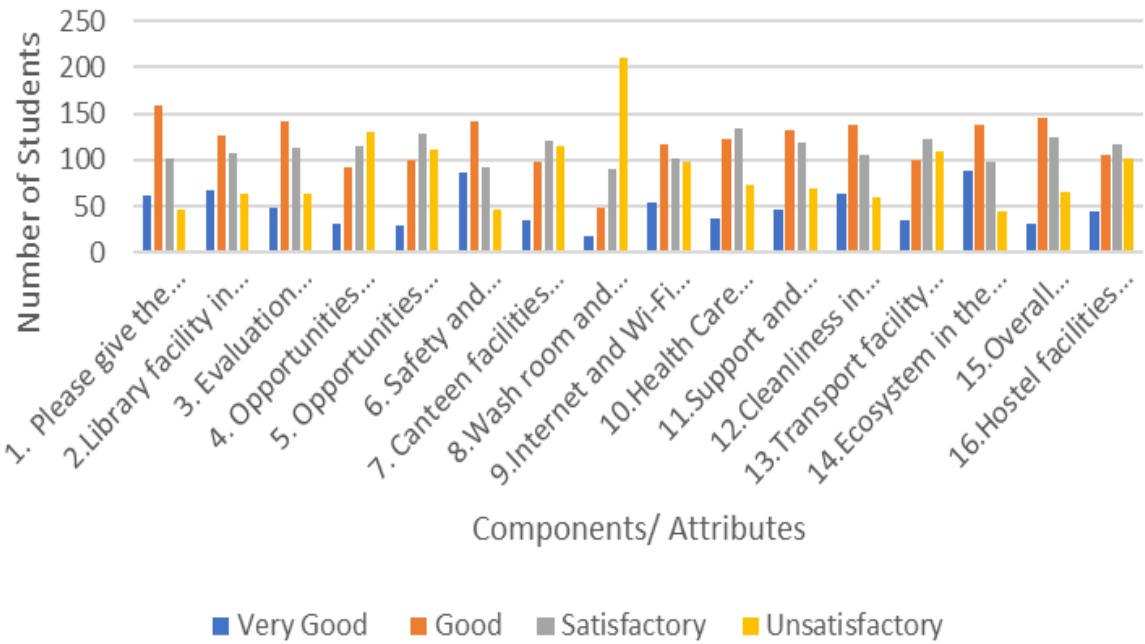

Sos of Engg & Tech (Overall)(Responses)