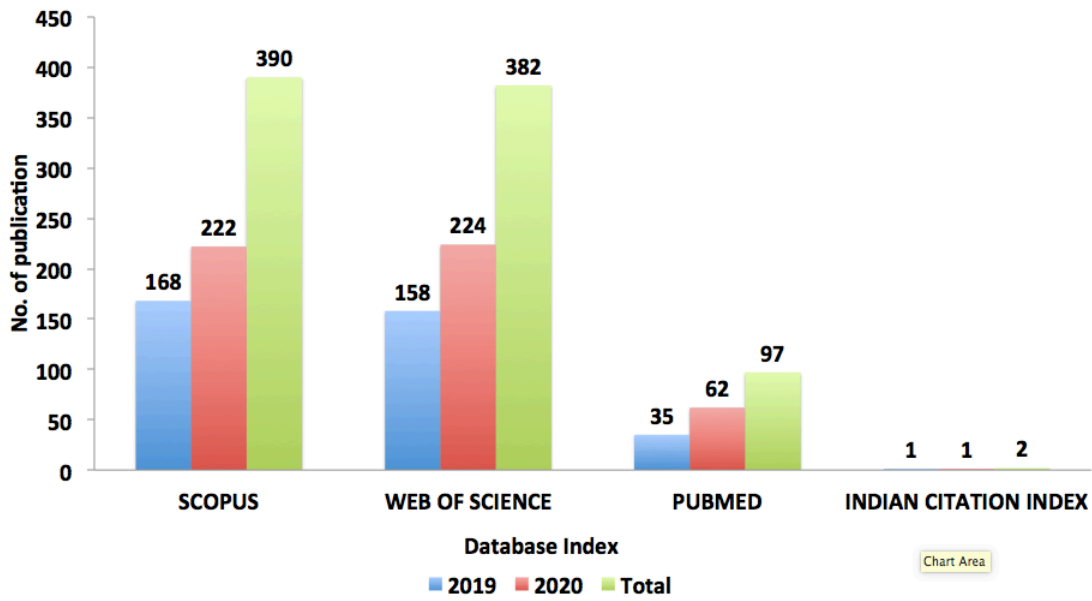

Figure 2: Number of publications in various databases