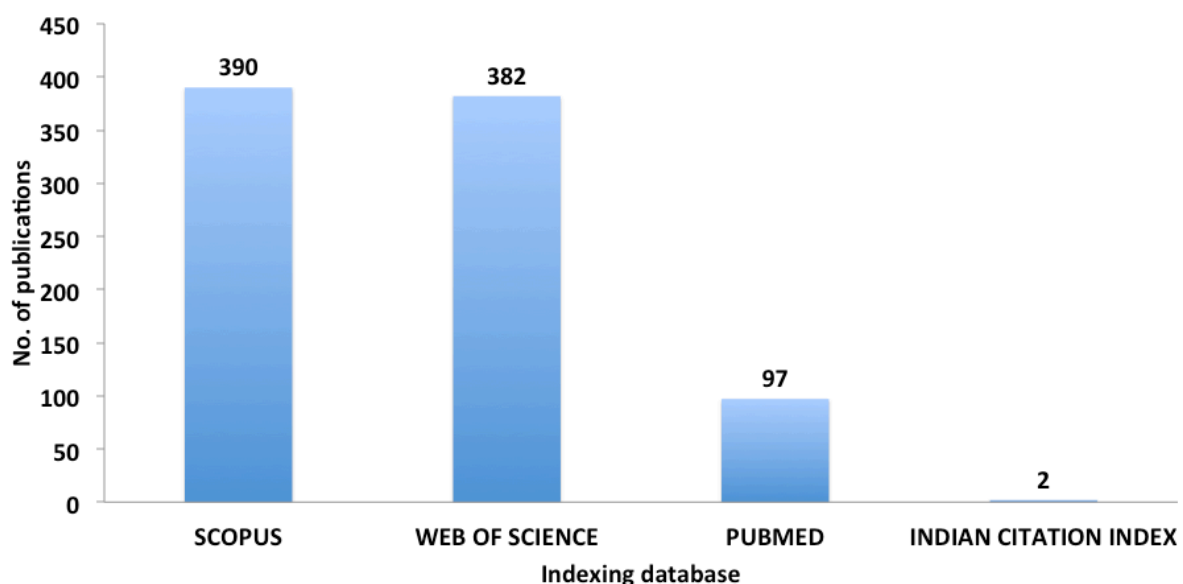

GURU GHASIDAS VISHWAVIDYALAYA

(Established under Central Universities Act 2009, No. 25 of 2009)

Koni, Bilaspur- 495009

PUBLICATIONS INSIGHT REPORT 2019-2020

Analyzed on: 25th March, 2021

1. GURU GHASIDAS VISHWAVIDYALAYA

1.1. Spread of Publication

1.2. **Databases considered:** Scopus, Web of Science, PubMed and Indian Citation Index

Table 1: Statics based on data

| DESCRIPTION | SCOPUS | WEB OF SCIENCE | PUBMED | INDIAN CITATION INDEX |
|--------------|--------|----------------|--------|-----------------------|
| PUBLICATIONS | 390 | 382 | 97 | 2 |

Figure 1: Publications by data

This figure depicts the publication trend of total articles in journals indexed in each of the databases during 2019-2020.

Table 2: Number of publications in various databases in 2019-2020.